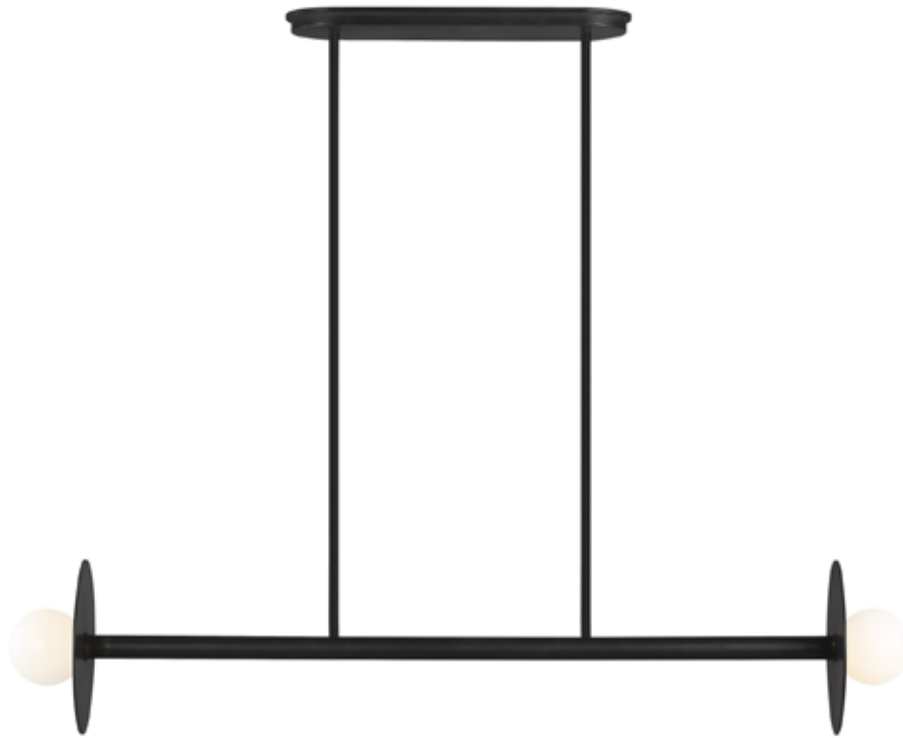

### **DIMENSIONS**

LENGTH: 41.125"

WIDTH: 8"

HEIGHT: 8"

OVERALL HEIGHT: 61.5"

CANOPY:  
DP:4.5" W:16" H:1" RECTANGULAR

### **SOCKET**

2 - G9 - T4

### **WATTAGE**

60W

**KELLY  
WEARSTLER**